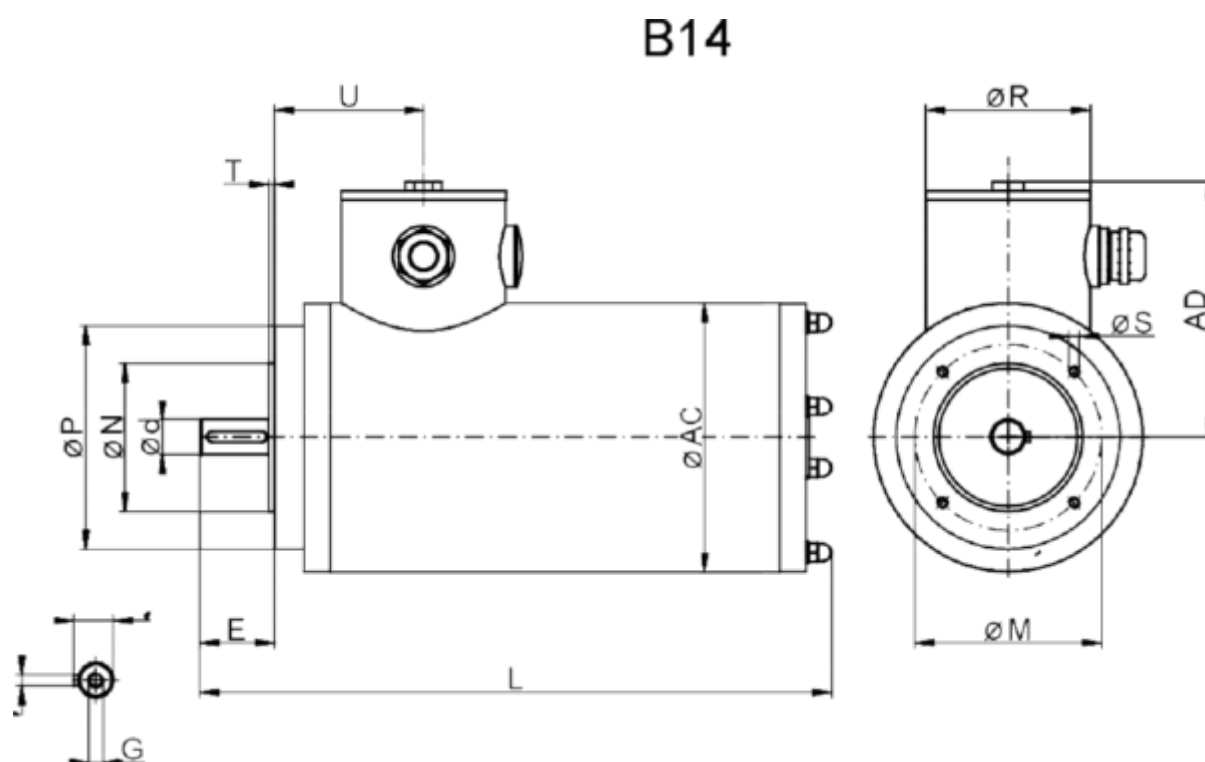

Article number: 25560003721570

Description: BEGE stainless steel AC motor EBS71K-2 IEC71 B14
0,37KW 2800 rpm 3x230/400V 50HZ IP69K PTC

Measures

| | | |
|----------|---------|---------|
| A = 112 | E = 30 | Ød = 14 |
| A/2 = 56 | F = 5 | ØR = 76 |
| AB = 140 | G = M5 | |
| AC = 134 | H = 71 | |
| AD = 129 | K = 7 | |
| B = 90 | L = 243 | |
| C = 45 | P = 134 | |
| dF = 16 | U = 118 | |